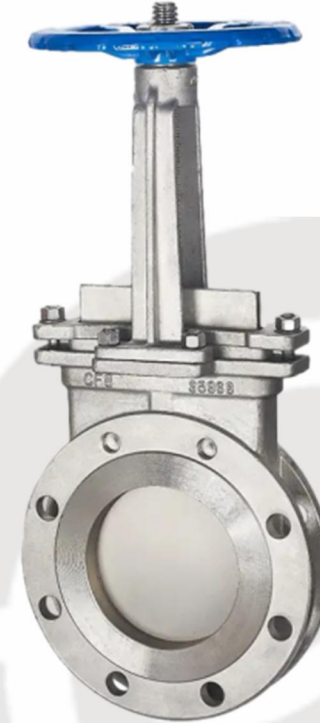

刀 闸 阀

手动 / 电动 / 气动 / 液动

刀闸阀系列
KNIFE GATE VALVE

PZ73W-10P
不锈钢刀型闸阀
Stainless Steel Knife Gate Valve

SCZ673F-10C
穿透式刀闸阀
Through-Conduit Knife Gate Valve